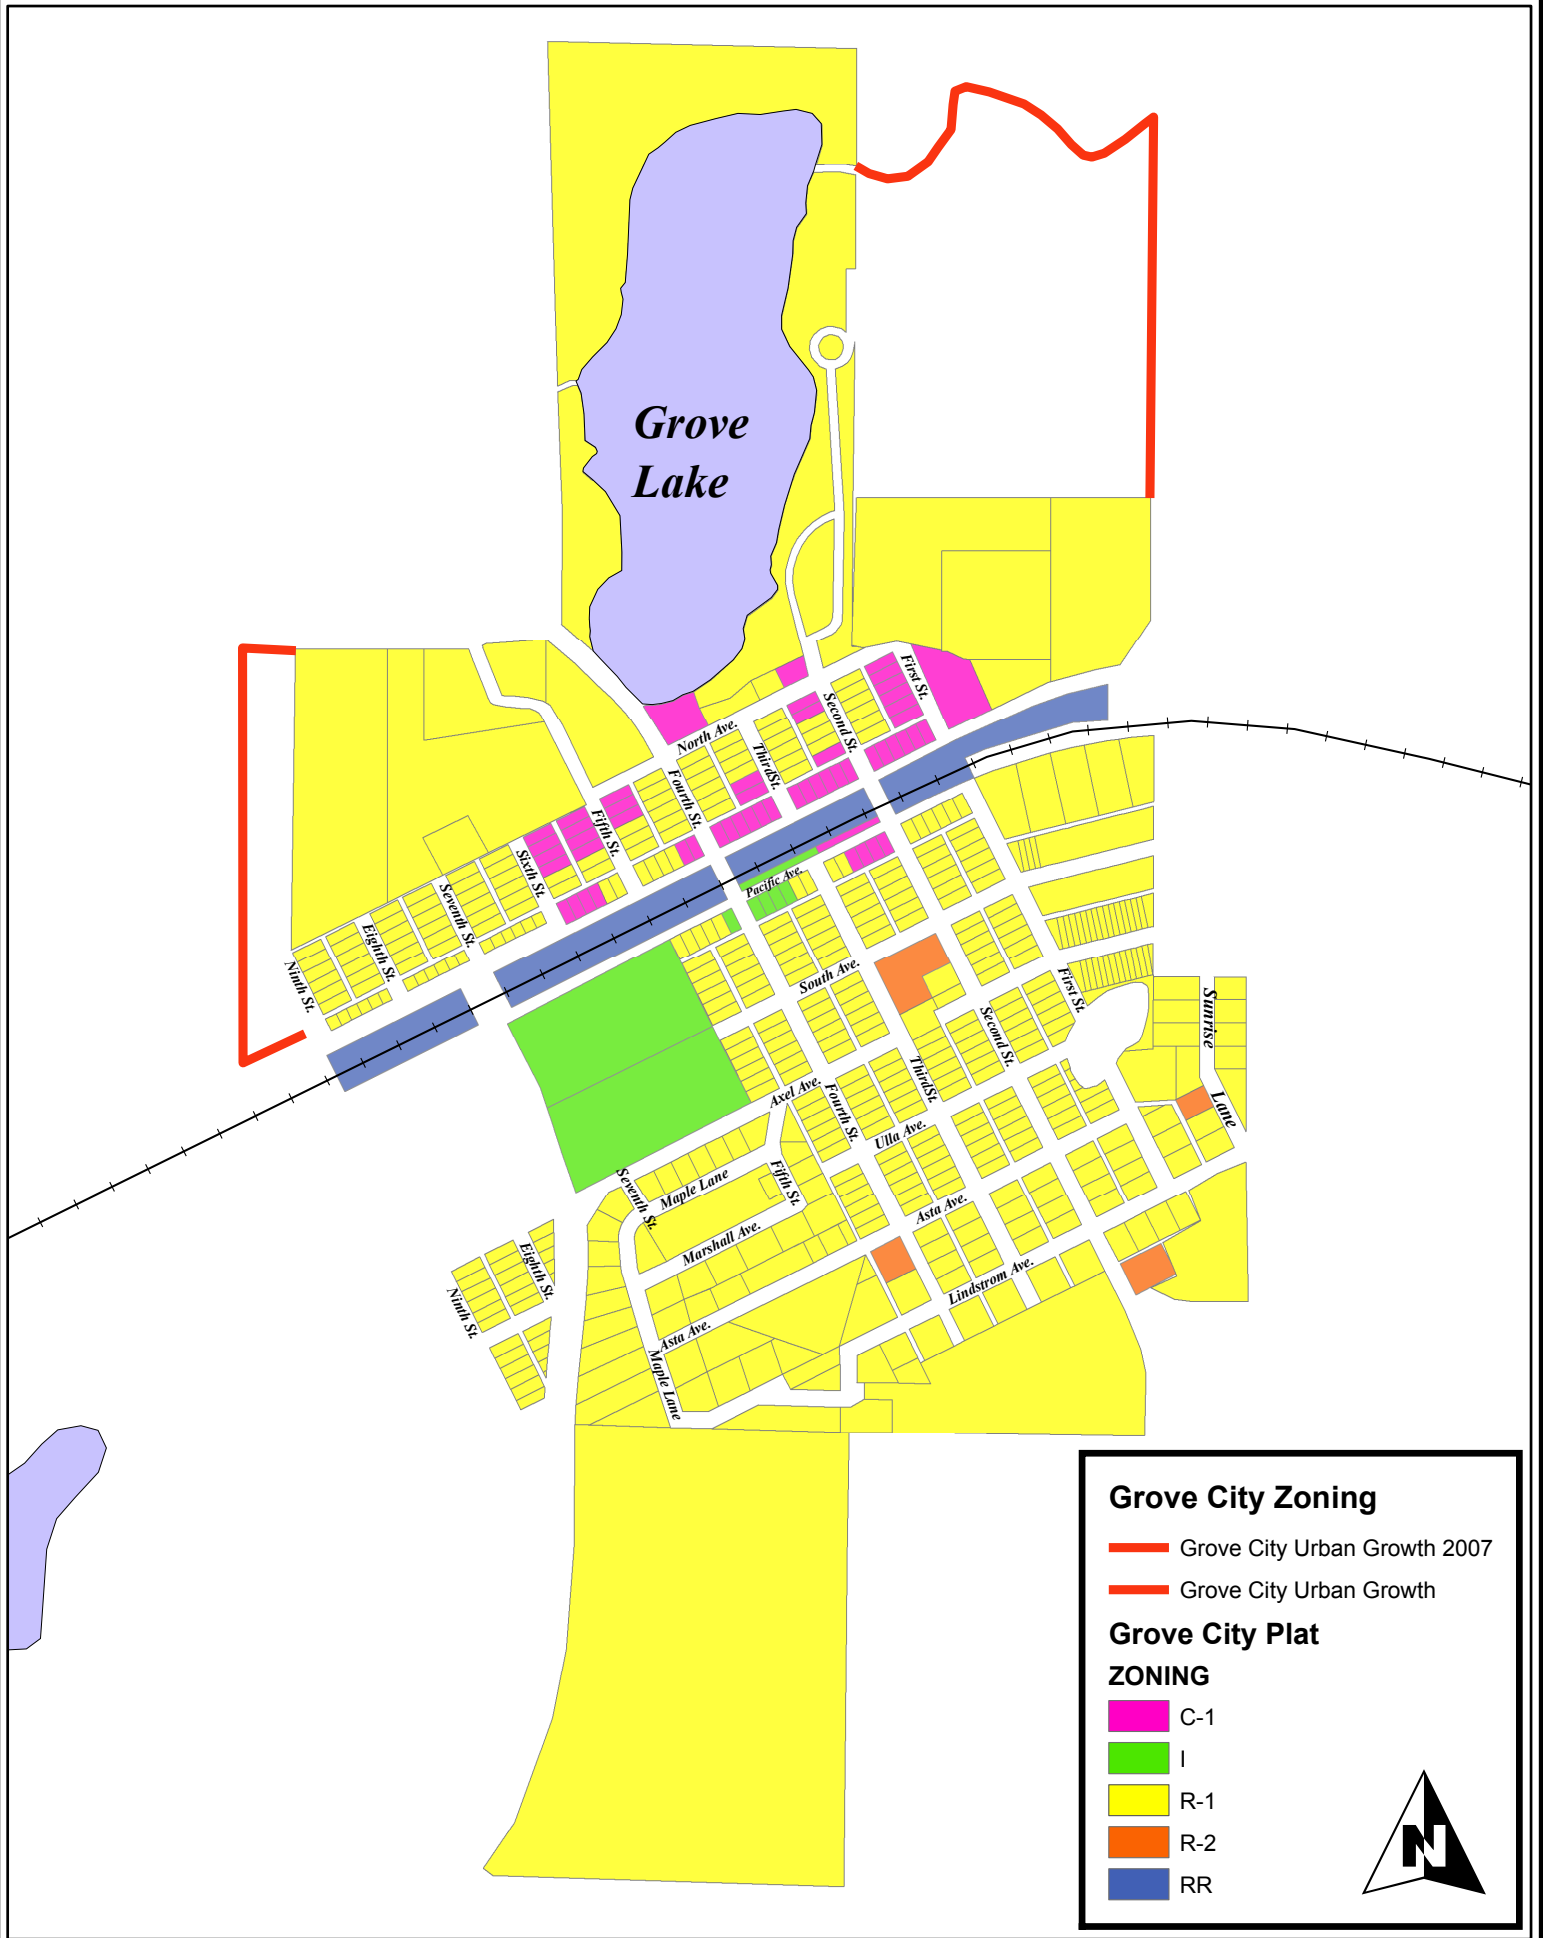

Grove City Zoning Map

Grove City Zoning

- Grove City Urban Growth 2007
- Grove City Urban Growth

Grove City Plat

ZONING

- C-1
- I
- R-1
- R-2
- RR